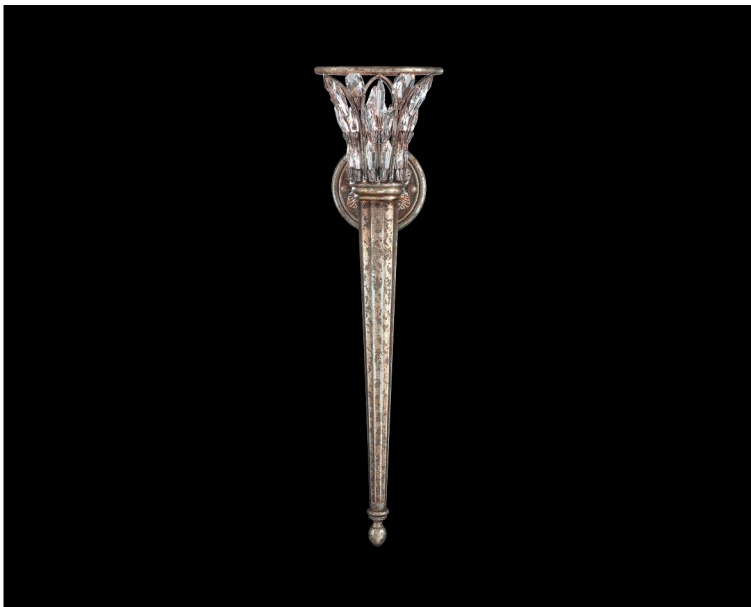

WINTER PALACE

The Winter Palace in St. Petersburg was the Romanov seat of power. In its glass-enclosed winter garden, crystal chandeliers and sconces illuminate the plants that create an illusion of summer in the midst of glacial winters. The Winter Palace collection highlights brilliant icicle crystals clustered in palmette forms, or emerald cut borders, mounted with iron in a mottled silver finish.

Electrical
US: B10 INTL: B35 E14 | Candelabra, 60w (Qty. 3)
Suitable for vaulted ceilings.

www.finearth.com

18" ROUND SEMI-FLUSH MOUNT

Model #
300440

Dimensions
H 16" (41 cm) W 18" (46 cm)

Electrical
US: B10 INTL: B35 E14 | Candelabra, 60w (Qty. 3)
Not suitable for vaulted ceilings

26" SCONCE

Model #
300350

Dimensions
H 26" (66 cm) W 8" (20 cm) D 8" (20 cm)

Electrical
US: B10 INTL: B35 E14 | Candelabra, 60w (Qty. 1)

FINISH Also available in our 5 Standard Finish Options. See pg 260.

Mottled Silver

25" SCONCE

Model #
300250

Dimensions
H 25" (64 cm) W 7" (18 cm) D 8" (20 cm)

Electrical
US: B10 INTL: B35 E14 | Candelabra, 60w (Qty. 1)

20" SCONCE

Model #
327650

Dimensions
H 20" (51 cm) W 9" (23 cm) D 10" (25 cm)